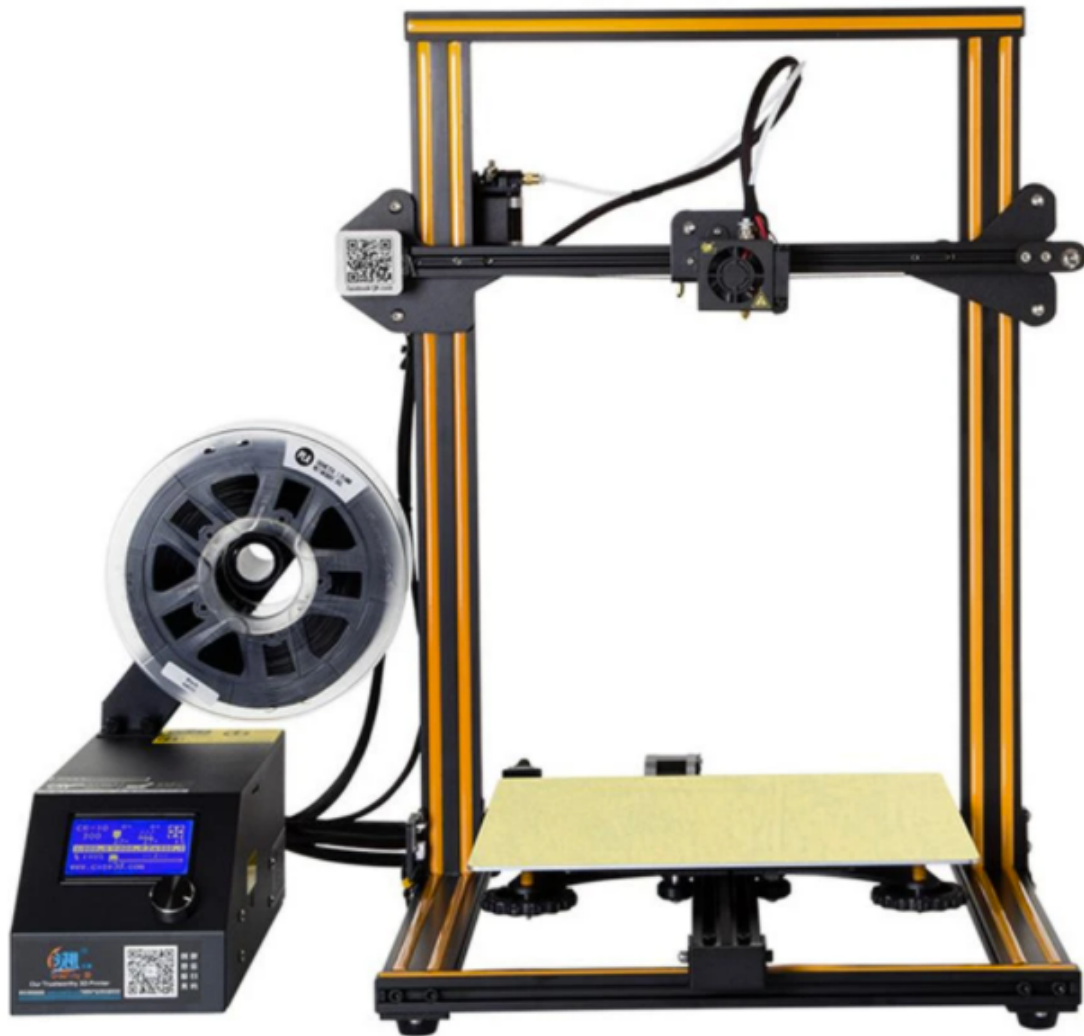

Kobalt Compact sliding 7-1/4-in 10 Amps Single Bevel Sliding Compound Corded Miter Saw

<https://www.lowes.com/pd/Kobalt-Compact-Sliding-7-1-4-in-10-Amp-Single-Bevel-Sliding-Compound-Miter-Saw/1000553513>

Model: DWWN36-6022

RYOBI

8.5 Amp 1-1/2 Peak HP Fixed Base Router

<https://www.homedepot.com/p/RYOBI-8-5-Amp-1-1-2-Peak-HP-Fixed-Base-Router-R1631K/206757945>

Internet #206757945 Model #R1631K Store SKU #1000053208 Store SO SKU #1001679175

<https://www.homedepot.com/p/General-International-8-in-Drill-Press-with-Variable-Speed-and-Laser-System-DP2001/206347738>

Internet #206347738 Model #DP2001 Store SKU #1001495452

SKIL

SKIL 2.5-Amp 9-Inch Band Saw with Light, 3386-01

<https://www.amazon.com/SKIL-3386-01-2-5-Amp-9-Inch-Band/dp/B009VJ3NNW>

3386-01

Creality 3D CR-10 3D Printer

<https://creality3d.shop/collections/3d-printer/products/creality-cr-10-3d-printer-prusa-i3-diy-kit-aluminum-large-print-size-300x300x400mm>