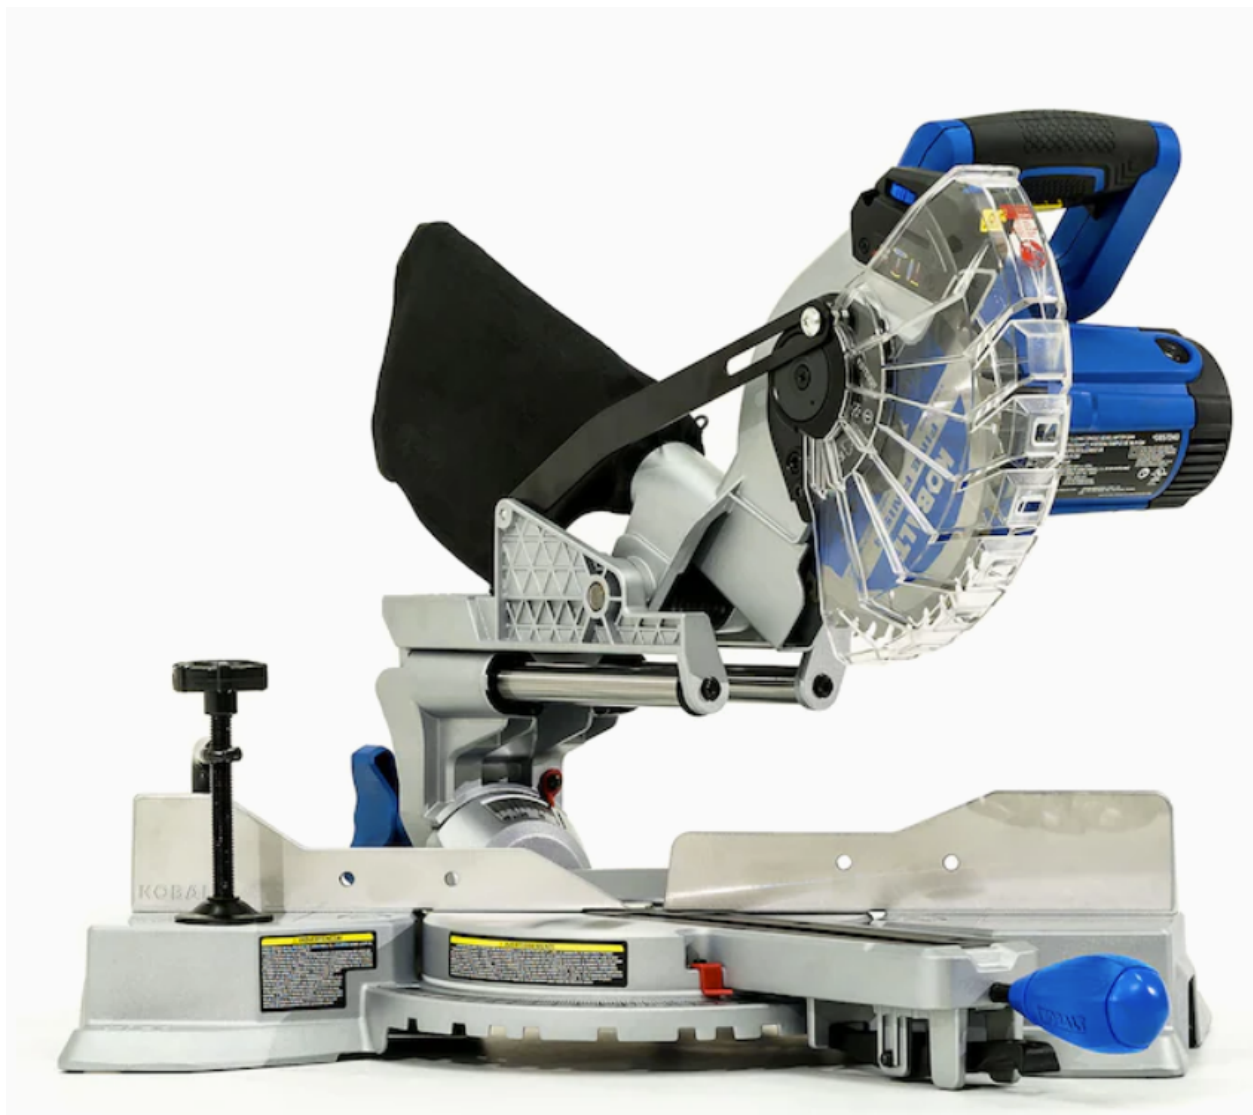

Kobalt Compact sliding 7-1/4-in 10 Amps Single Bevel Sliding Compound Corded Miter Saw

<https://www.lowes.com/pd/Kobalt-Compact-Sliding-7-1-4-in-10-Amp-Single-Bevel-Sliding-Compound-Miter-Saw/1000553513>

Item #857240 Model #SM1816LW

Delta Power Tools 36-6022 Jobsite Table Saw, Black

https://www.amazon.com/Delta-Power-Tools-36-6022-Jobsite/dp/B01N7OW5TS/ref=sr_1_1?s=hi&ie=UTF8&qid=1504729219&sr=1-1&keywords=Delta+36-6022

Model: DWWN36-6022

RYOBI

8.5 Amp 1-1/2 Peak HP Fixed Base Router

<https://www.homedepot.com/p/RYOBI-8-5-Amp-1-1-2-Peak-HP-Fixed-Base-Router-R1631K/206757945>

Internet #206757945 Model #R1631K Store SKU #1000053208 Store SO SKU #1001679175

<https://www.homedepot.com/p/General-International-8-in-Drill-Press-with-Variable-Speed-and-Laser-System-DP2001/206347738>

Internet #206347738 Model #DP2001 Store SKU #1001495452

SKIL

SKIL 2.5-Amp 9-Inch Band Saw with Light, 3386-01